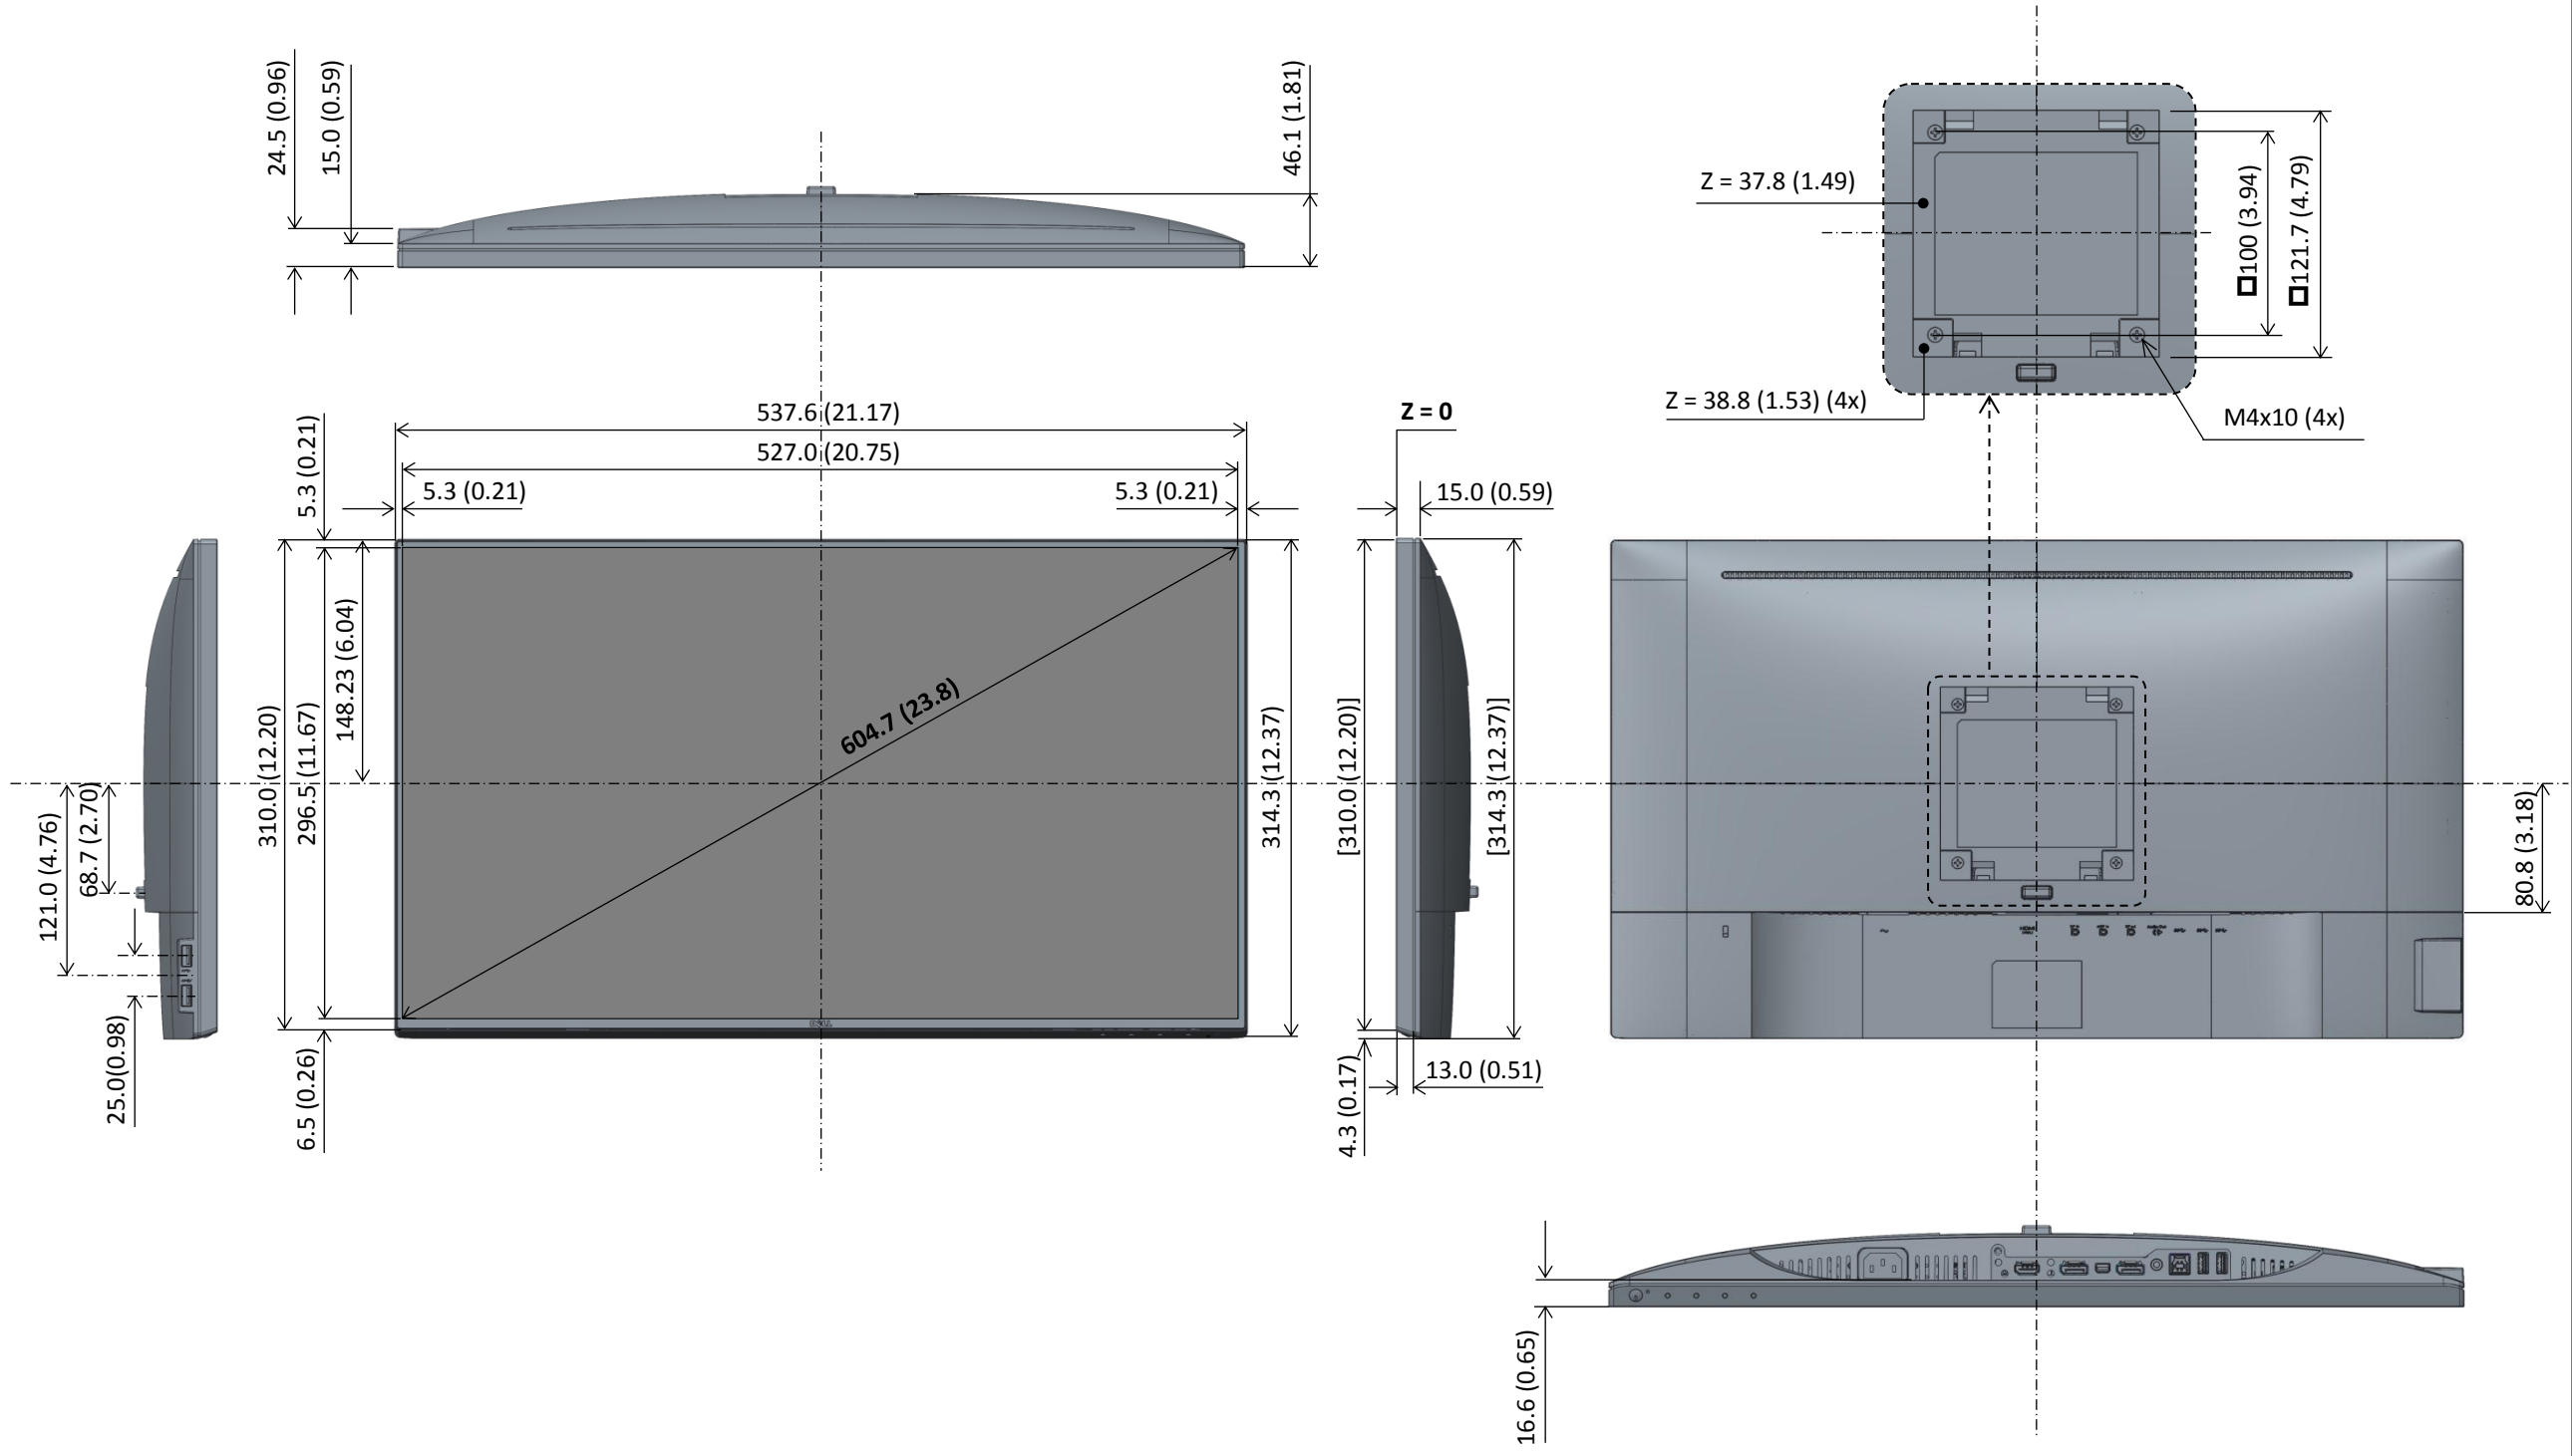

U2417HA Outline Dimensions

Unit : mm (inch)
 Dimension : Nominal
 Drawing : Not to scale
 Page : 1 of 2

U2417HA Outline Dimensions

Unit : mm (inch)
 Dimension : Nominal
 Drawing : Not to scale
 Page : 2 of 2